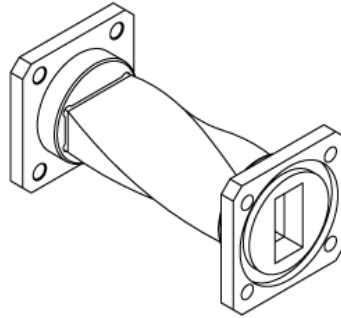

Model Number:
WGTX-1856

RF Components

Ku-Band Waveguide Twist

10 – 15 GHz

Specification	
Waveguide Size	WG17 / WR75 / R120
Frequency	10 - 15GHz
VSWR	1.1:1
Waveguide Flanges	PBR120
Material	Copper Waveguide, Brass Flanges
Finish	Black Paint