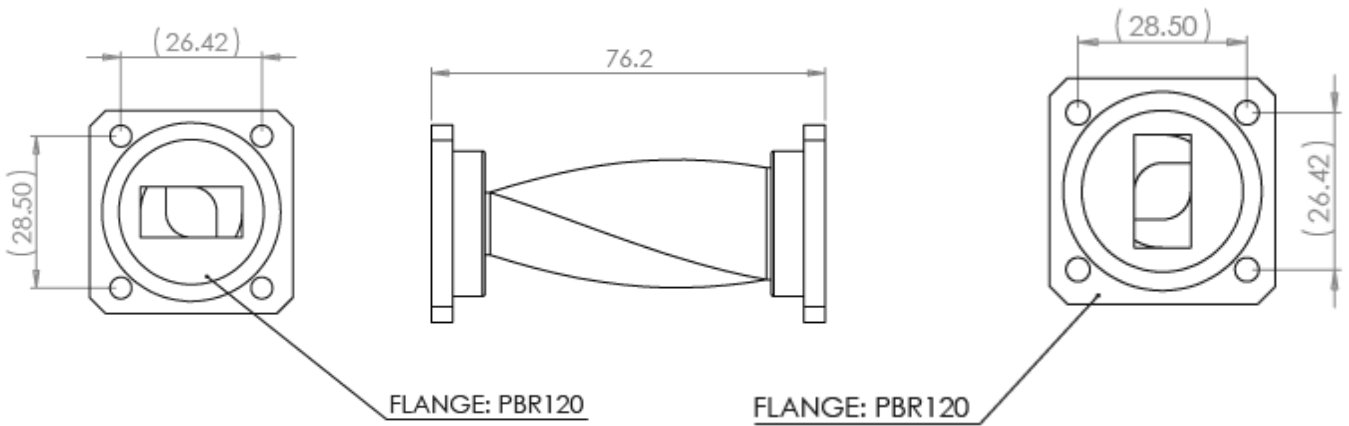

Model Number:
WGTX-1856

RF Components

Ku-Band Waveguide Twist

10 – 15 GHz

Specification	
Waveguide Size	WG17 / WR75 / R120
Frequency	10 - 15GHz
VSWR	1.1:1
Waveguide Flanges	PBR120
Material	Copper Waveguide, Brass Flanges
Finish	Black Paint